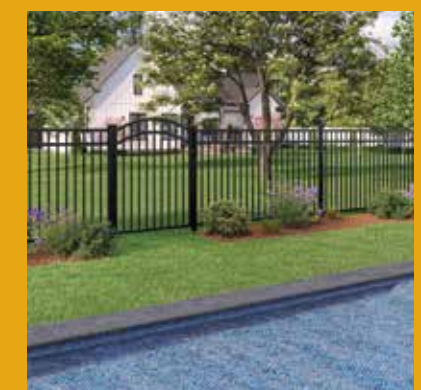

STERLING
44330 Mercure Circle, Suite 174
Sterling, VA 20166
Phone: (703) 820-0967

WINCHESTER
2546 Martinsburg Pike, Ste 1,
Stephenson, VA 22656
Phone: 540-75-FENCE(33623)

BUILDERS FENCE
Fences & Decks
COMPANY

To Schedule an appointment visit us at www.BuildersFenceCo.com